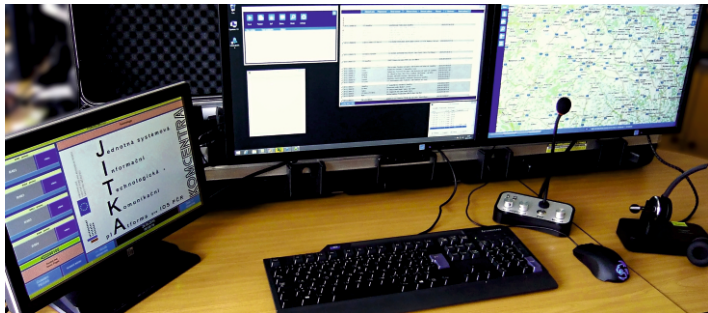

# KOMCENTRA

**rapid**

**deployment**

**dispatch**

[www.komcentra.cz](http://www.komcentra.cz)

The Rapid Deployment Dispatch (RDD) is a set of hardware and software dedicated to set up a fully equipped post for field operations command and control including its own integrated communication resources.

## **DISPATCH CONSOLE**

Each workplace consists of twin-monitor workstation, stable touch-screen, wireless headset and audio control panel.