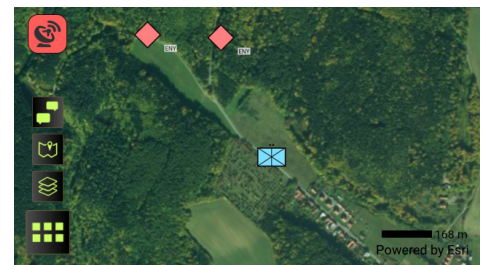

ICZ DELINFOS® BADIAN

Battle Digital Assistant
as the tool of Dismounted Soldier System

EFFECTIVE DATA PREPARATION, PROCESSING, SHARING AND DISTRIBUTION WITHIN THE TACTICAL UNITS AND DISMOUNTED SOLDIER.

The subsystem of ICZ DELINFOS® is focused on simple and user friendly application for dismounted soldier. It covers basic tactical activities of dismounted soldier as well as simple interface to other sensors and devices operated during mission.

[OPERATIONAL DESCRIPTION]

BADIAN is a part of Situational Awareness System and Battle Management System. The message exchange is based on Joint Dismounted Soldier System Data Model (JDSS DM), which allows to exchange data seamlessly between lower and higher level without losing time and valuable information.

[OPERATIONAL CAPABILITIES]

BADIAN is interoperable within ICZ DELINFOS®. Due to implementation of JDSS DM fully supports platforms and individual soldiers. BADIAN provides basic information of friend and enemy unit position, tactical overlays, communication means, integration of wearable sensors.