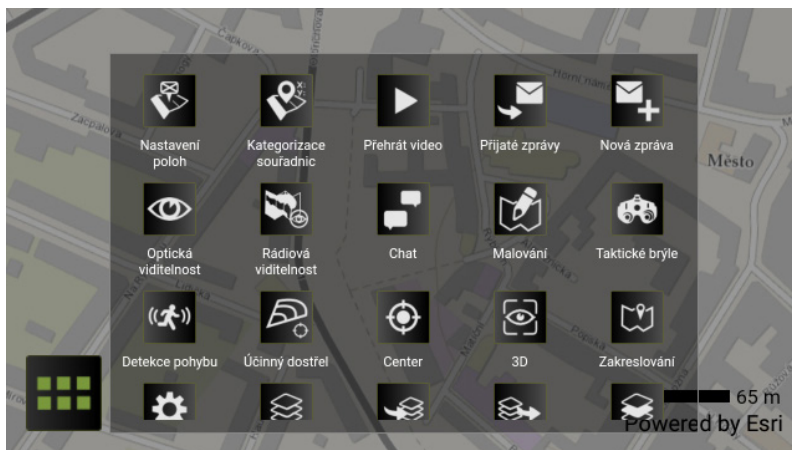

FEATURES

- HW platform: Smartphone/tablet
- OS Android
- Satellite/Radio Communication according to customer needs
- Map Orientation
- ISR integration platform
- Blue Force Tracking
- Signals, Messages, Chat
- Tactical Situation, Targets, Fire range
- Remote Control Unit
- STANAG 4677 – JDSS DM
- Wearable Sensor integration
- Connectivity to the vehicle