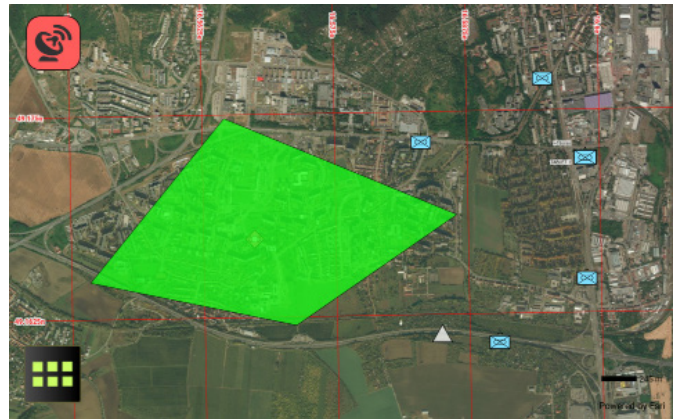

[ICZ DELINFOS BADIAN]

[BENEFITS – OPTICAL/RADIO VISIBILITY]

BADIAN can display not only position but also optical and radio visibility for better mission planning; e.g. the best location for observation post or communication node.

[BENEFITS – FIRE RANGE]

To find the fire position is now much easier than before. Due to this application fire range of the weapons can be displayed and also, if known, fire range of enemy.

[BENEFITS – TACTICAL LAYERS]

In BADIAN it is easy to draw tactical symbols and share it with other soldiers. Also tactical layers from superior including the mission can be received. This layers can be changed and distributed to the subordinates.

[BENEFITS – REMOTE CONTROL UNIT]

RCU is represented by a SmartWatch. It provides basic functionality of BADIAN to be displayed at the SmartWatch and it allows to control BADIAN as well.

COMMERCIAL CONTACT

DELINFO, SPOL. S R.O.
ICZ GROUP MEMBER Londynske namesti 856/2
639 00 Brno Styrice
Czech republic
TEL.: +420 222 272 111
EMAIL: delinfo@delinfo.cz
WEB: www.iczgroup.com
www.delinfo.cz